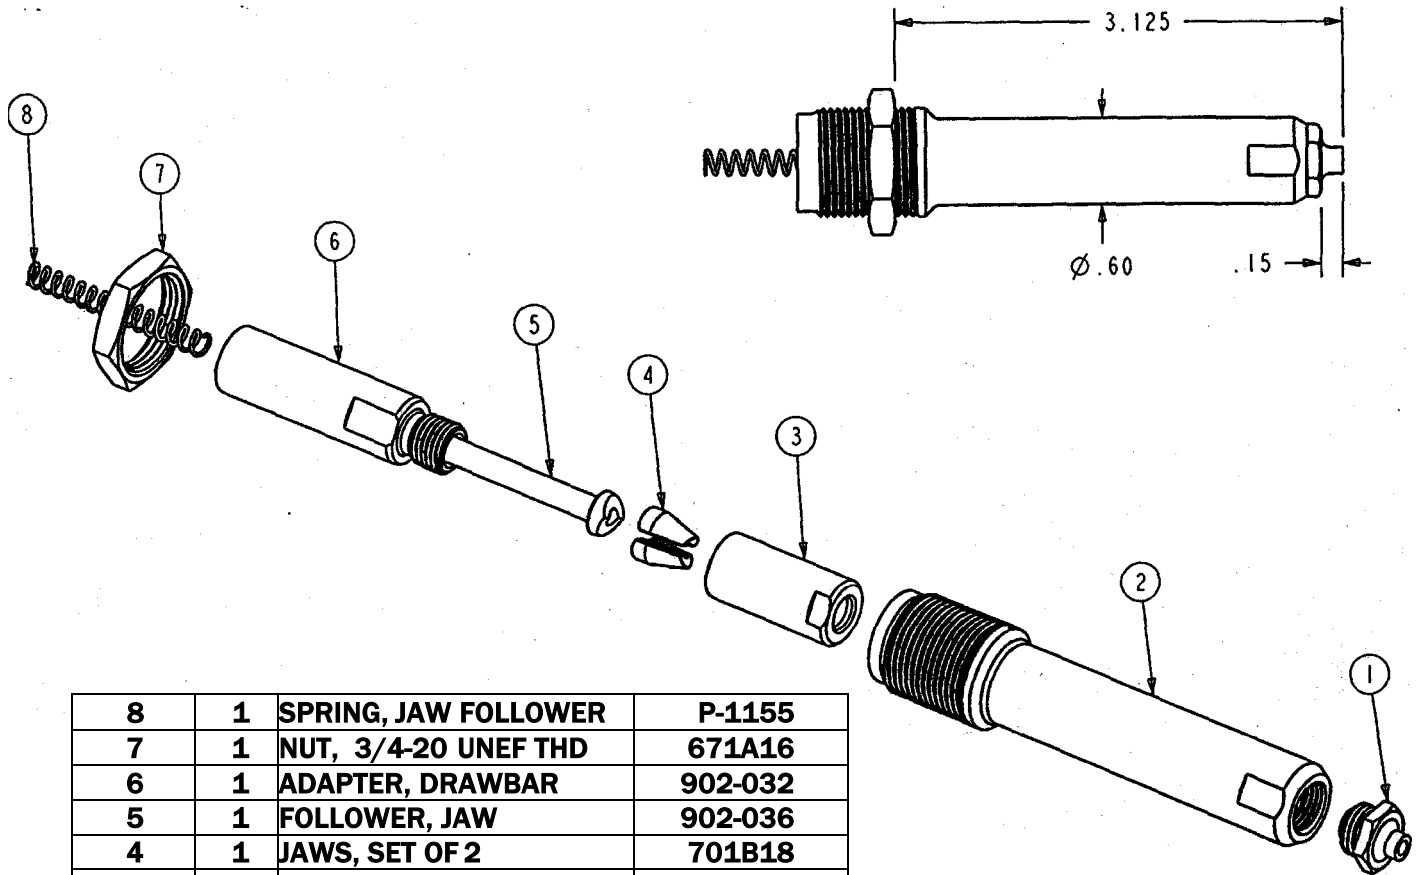

H902-4NPR PULLING HEAD

| | | | |
|------|-----|----------------------|----------|
| 8 | 1 | SPRING, JAW FOLLOWER | P-1155 |
| 7 | 1 | NUT, 3/4-20 UNEF THD | 671A16 |
| 6 | 1 | ADAPTER, DRAWBAR | 902-032 |
| 5 | 1 | FOLLOWER, JAW | 902-036 |
| 4 | 1 | JAWS, SET OF 2 | 701B18 |
| 3 | 1 | COLLET | 902-029 |
| 2 | 1 | SLEEVE | 902-031 |
| 1 | 1 | NOSEPIECE, -4NPR | 902-033 |
| ITEM | REQ | DESCRIPTION | PART NO. |